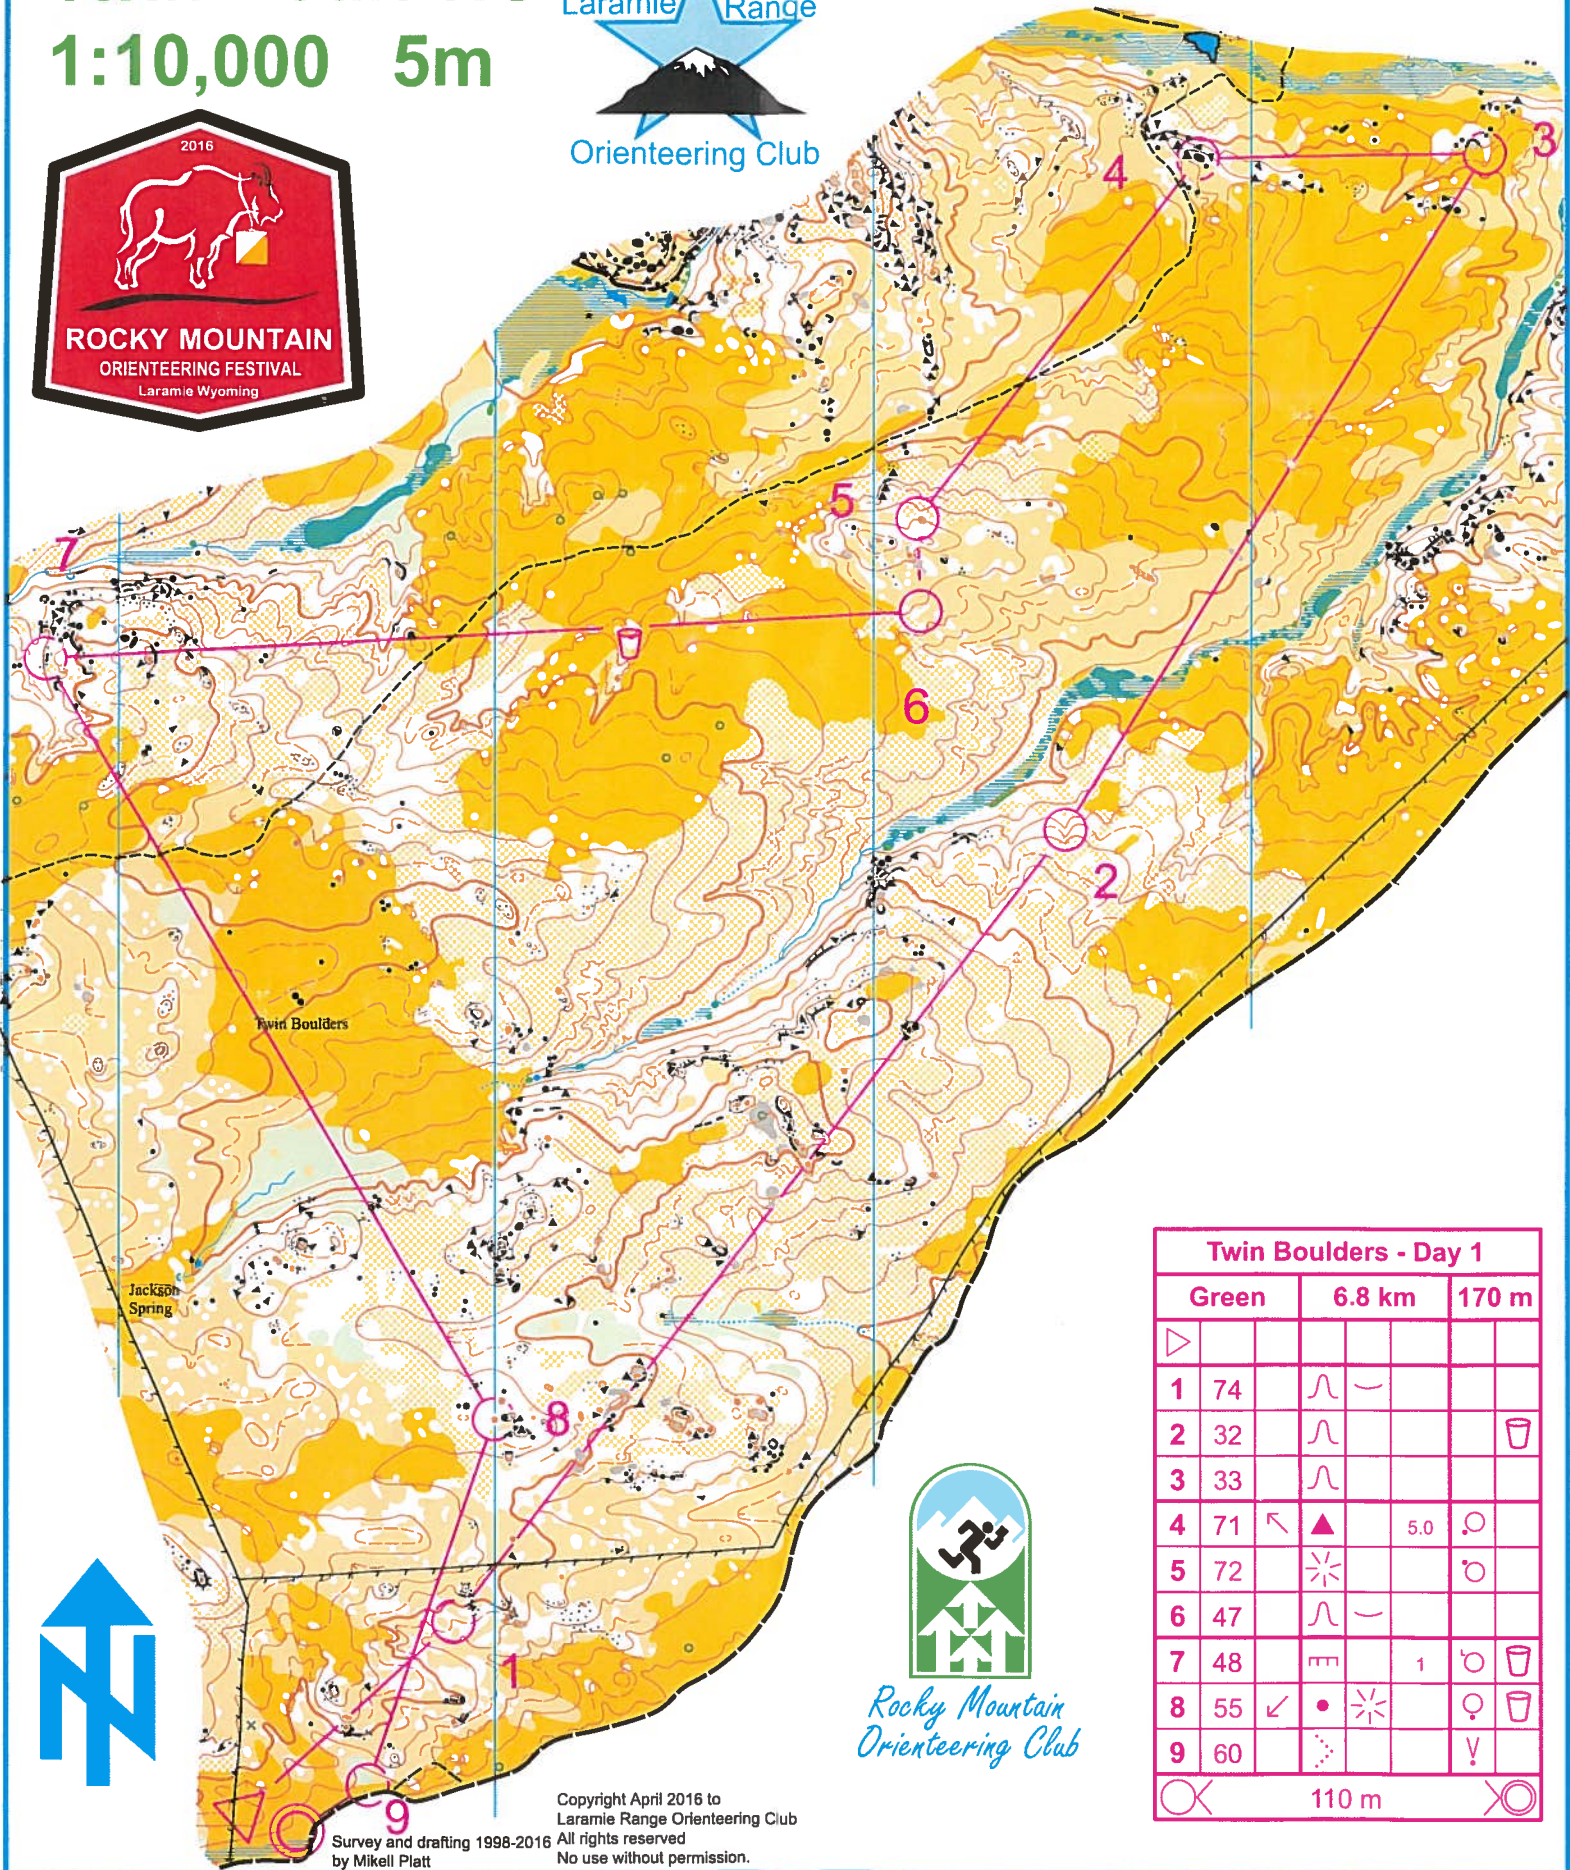

2016 Rocky Mountain O' Festival - July 2, 2016 Laramie, Wyoming

Twin Boulders 1:10,000 5m

Twin Boulders - Day 1						
	Green	6.8 km		170 m		
▷						
1	74	∩	-			
2	32	∩				☼
3	33	∩				
4	71	↖	▲	5.0	○	
5	72	✳			○	
6	47	∩	-			
7	48	≡		1	○	☼
8	55	↙	•	✳	♀	☼
9	60	⋯				!
○	110 m					○

Rocky Mountain
Orienteering Club

Copyright April 2016 to
Laramie Range Orienteering Club
Survey and drafting 1998-2016 All rights reserved
by Mikell Platt
No use without permission.