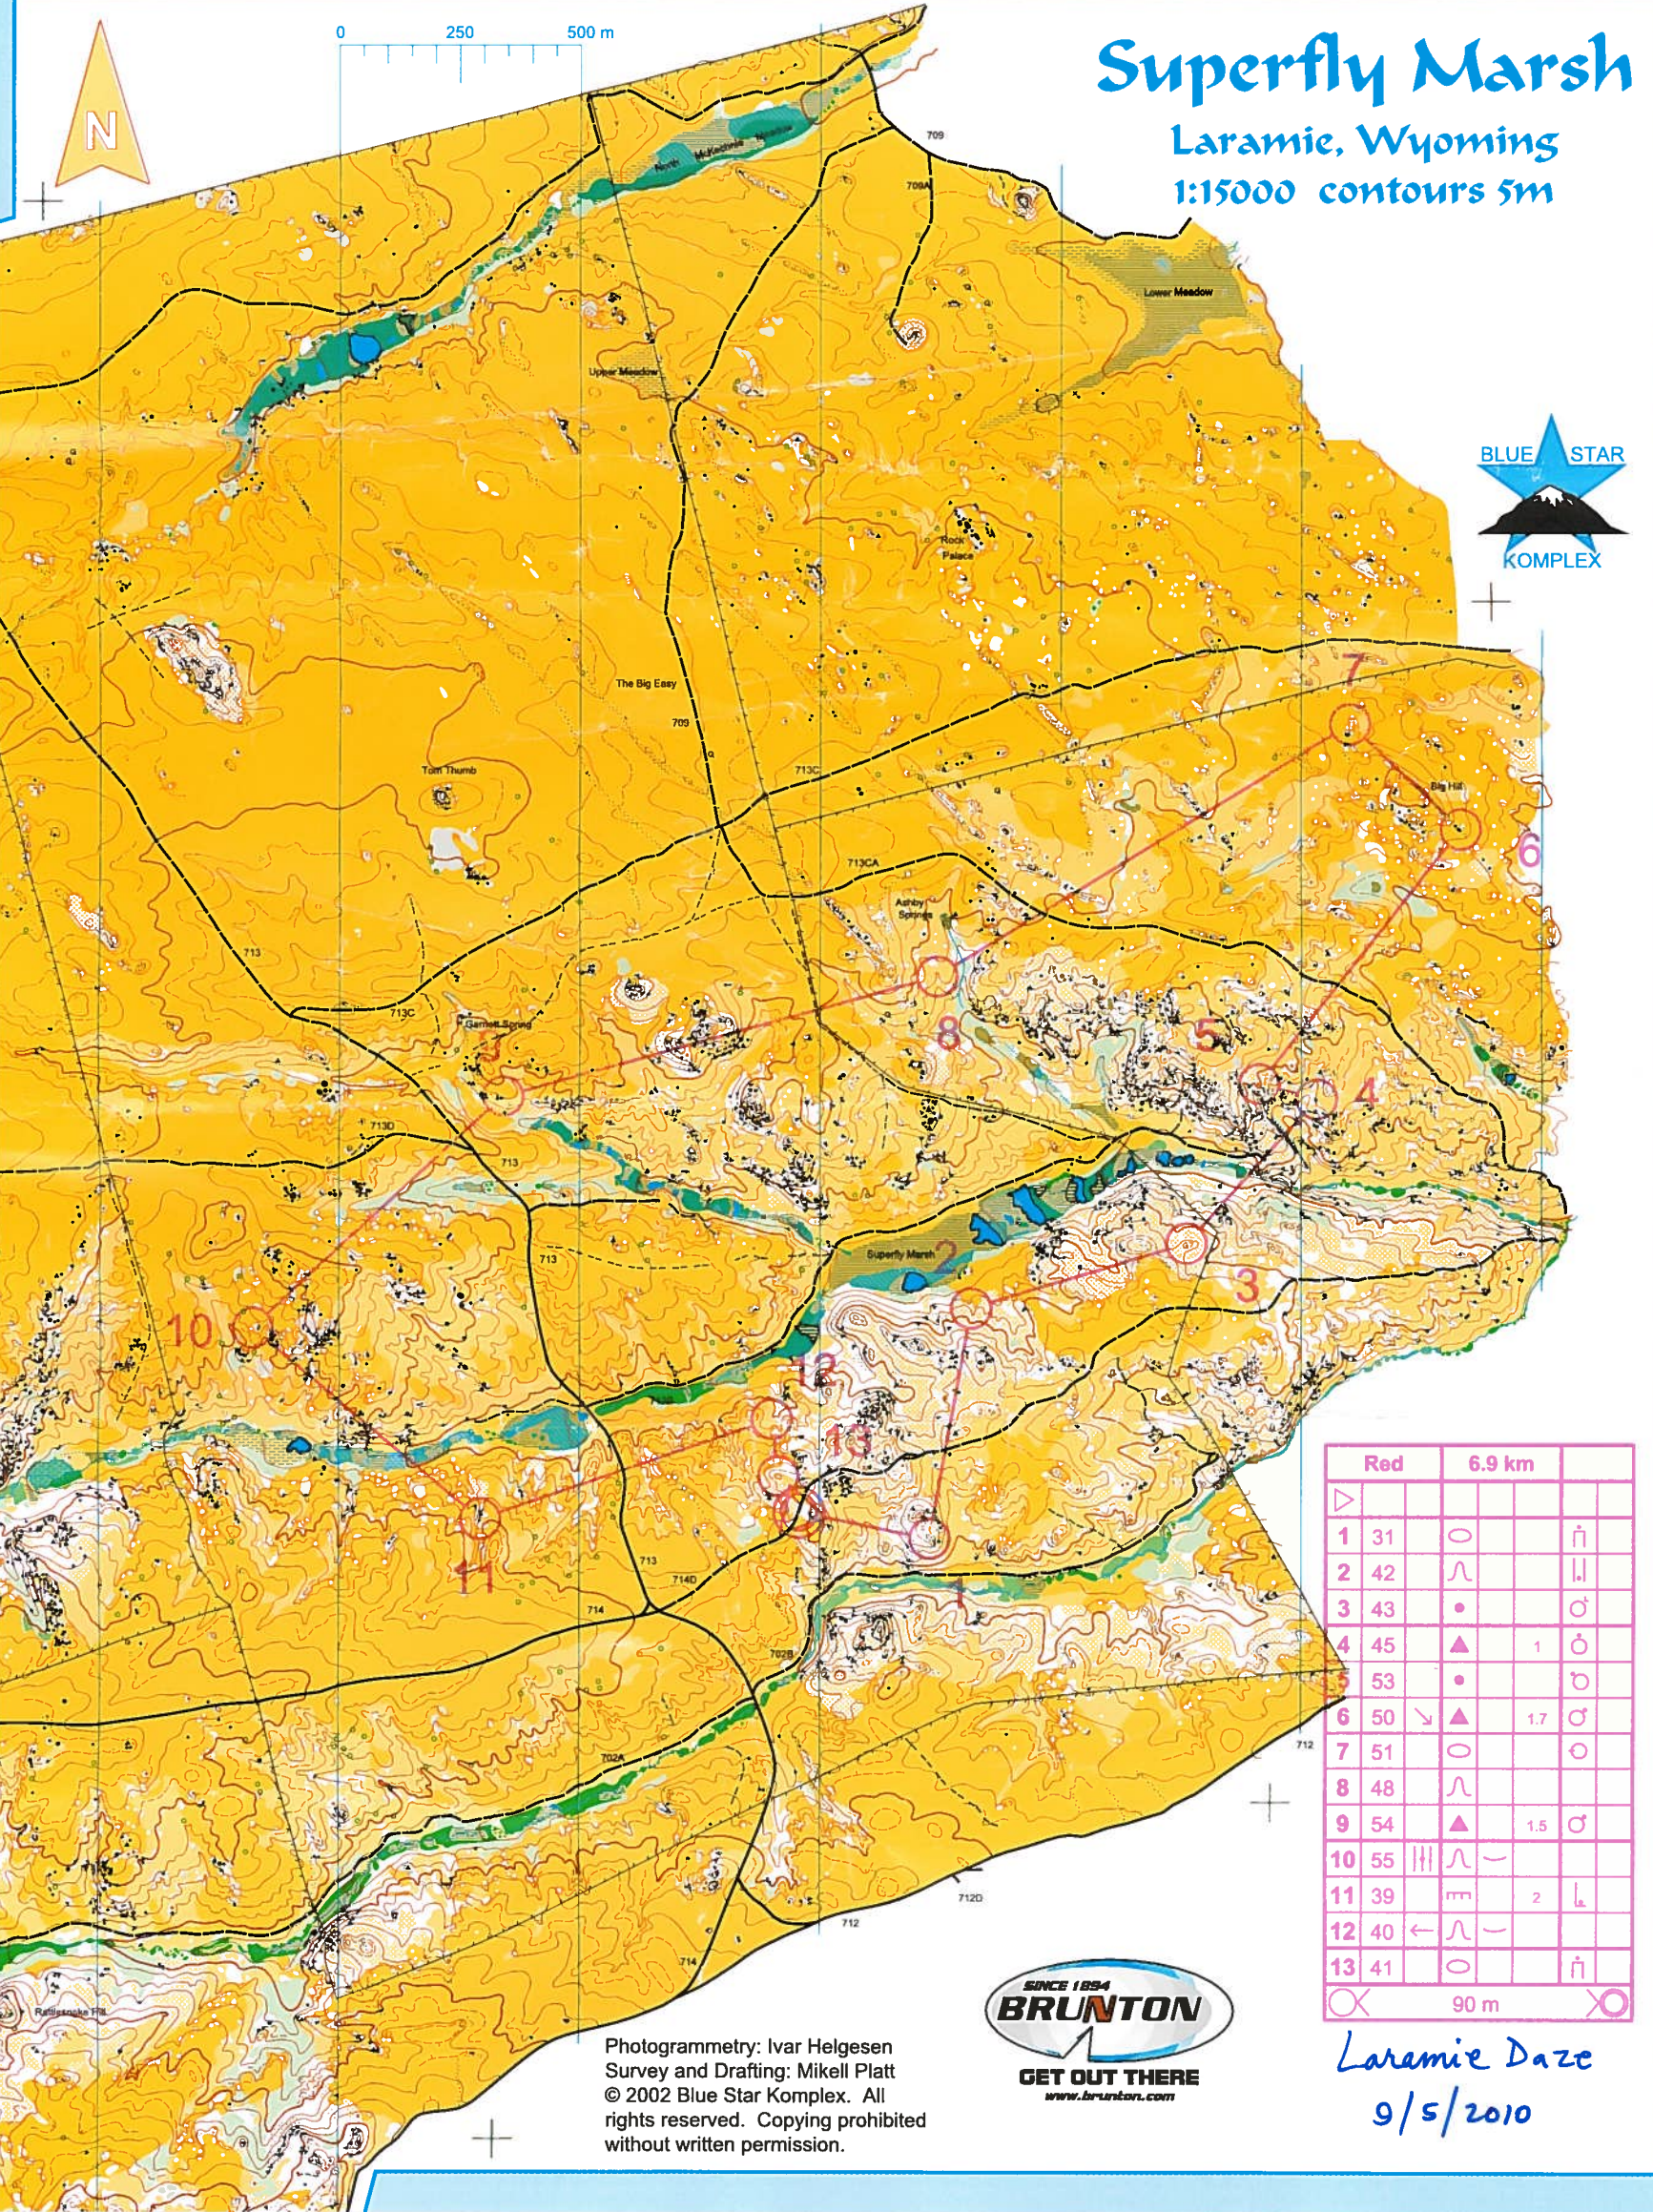

# Superfly Marsh

Laramie, Wyoming  
1:15000 contours 5m

	Red	6.9 km		
1	31	○		♂
2	42	∩		♀
3	43	•		♂
4	45	▲	1	♂
5	53	•		♂
6	50	∩	1.7	♂
7	51	○		♂
8	48	∩		
9	54	▲	1.5	♂
10	55			
11	39	mm	2	♀
12	40	←		
13	41	○		♂

○ X 90 m

Photogrammetry: Ivar Helgesen  
Survey and Drafting: Mikell Platt  
© 2002 Blue Star KompleX. All  
rights reserved. Copying prohibited  
without written permission.

Laramie Daze  
9/5/2010